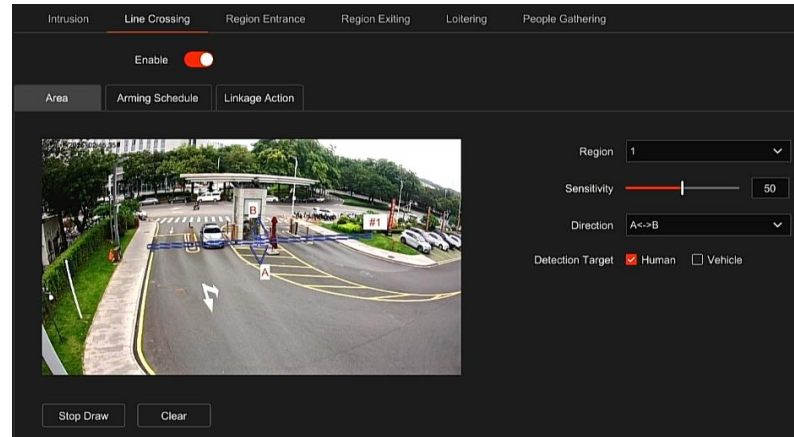

Smart Event

Record >

Channel 3

Intrusion Line Crossing Region Entrance Region Exiting Loitering People Gathering Face Detection

Enable

Area Arming Schedule Linkage Action

Region 1

Time Threshold 1

Sensitivity 96

Detection Target Human Vehicle

Draw Area Whole region Clear

Apply

NVR 6.0 - Perimeter Protection

Intrusion Detection

Line Crossing Detection

Enter Area

Leave Area

Wandering Detection

People Gathering Detection

NVR 6.0 - NEW AI Function

Channel 1

Intrusion Line Crossing Region Entrance Region Exiting Loitering People Gathering Illegal Parking Line Crossing

Enable

Area Arming Schedule Linkage Action

Region 1

ParkingTime Threshold 60

Sensitivity 50

Stop Draw Whole region Clear

NVR 6.0 - NEW AI Function

The screenshot displays the NVR 6.0 web interface. The top navigation bar includes icons for play, camera, search, settings (highlighted in red), and other functions. The left sidebar lists menu items: System, Network, Camera, Event (expanded), Record, and Alarm. The 'Event' menu is highlighted with a red box, and 'Face Recognition' is selected. The main content area shows the 'Face Detection' settings for Channel 3. A red box highlights the 'Face Detection' and 'Face Recognition' tabs. The 'Enable' toggle is turned on. Below are tabs for 'Area', 'Arming Schedule', and 'Linkage Action'. A video feed shows a blue bounding box around a face labeled '#1'. On the right, there are sliders for 'Sensitivity' (set to 50) and 'Min Face Size' (set to 64, range 0-10000), with a 'Show' button. At the bottom are 'Stop Draw', 'Whole region', and 'Clear' buttons.