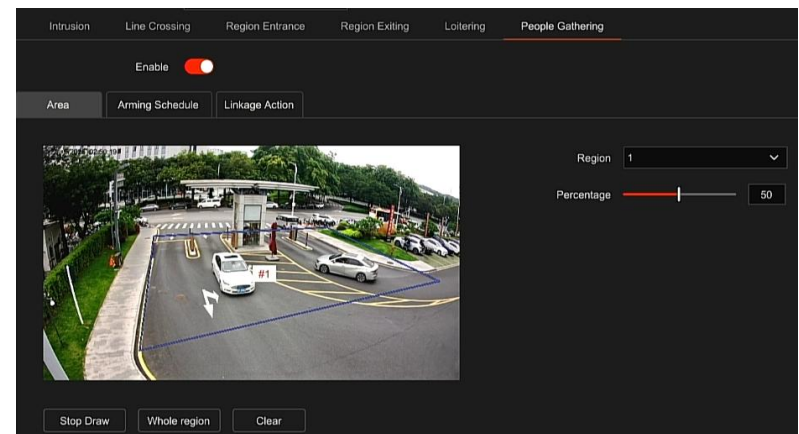

Smart Event

Record >

Channel 3

Intrusion Line Crossing Region Entrance Region Exiting Loitering People Gathering Face Detection

Enable

Area Arming Schedule Linkage Action

Region 1

Time Threshold 1

Sensitivity 96

Detection Target Human Vehicle

Draw Area Whole region Clear

Apply

NVR 6.0 - Perimeter Protection

Intrusion Detection

Line Crossing Detection

Enter Area

Leave Area

Wandering Detection

People Gathering Detection

NVR 6.0 - NEW AI Function

Channel 1

Intrusion Line Crossing Region Entrance Region Exiting Loitering People Gathering Illegal Parking Line Crossing

Enable

Area Arming Schedule Linkage Action

Region 1

ParkingTime Threshold 60

Sensitivity 50

Stop Draw Whole region Clear

NVR 6.0 - NEW AI Function

The screenshot displays the NVR 6.0 web interface. The top navigation bar includes icons for play, camera, search, settings (highlighted in red), and other functions. The left sidebar lists menu items: System, Network, Camera, Event (expanded), Record, and Alarm. The 'Event' menu is highlighted with a red box, and 'Face Recognition' is selected. The main content area shows the 'Face Detection' settings for Channel 3. A red box highlights the 'Face Detection' and 'Face Recognition' tabs. The 'Enable' toggle is turned on. Below are tabs for 'Area', 'Arming Schedule', and 'Linkage Action'. A video feed shows a blue bounding box around a face labeled '#1'. On the right, there are sliders for 'Sensitivity' (set to 50) and 'Min Face Size' (set to 64, range 0-10000), with a 'Show' button. At the bottom are 'Stop Draw', 'Whole region', and 'Clear' buttons.