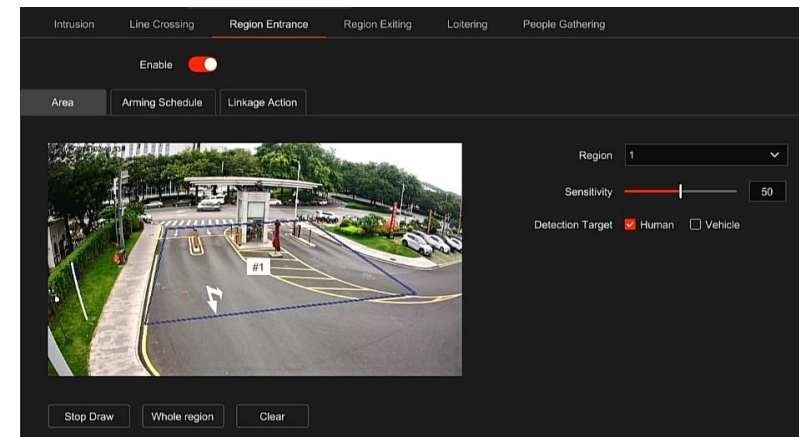

Smart Event

Record >

Channel 3

Intrusion Line Crossing Region Entrance Region Exiting Loitering People Gathering Face Detection

Enable

Area Arming Schedule Linkage Action

Region 1

Time Threshold 1

Sensitivity 96

Detection Target Human Vehicle

Draw Area Whole region Clear

Apply

NVR 6.0 - Perimeter Protection

Intrusion Detection

Line Crossing Detection

Enter Area

Leave Area

Wandering Detection

People Gathering Detection

NVR 6.0 - NEW AI Function

Channel 1

Intrusion Line Crossing Region Entrance Region Exiting Loitering People Gathering Illegal Parking Line Crossing

Enable

Area Arming Schedule Linkage Action

Region 1

ParkingTime Threshold 60

Sensitivity 50

Stop Draw Whole region Clear

NVR 6.0 - NEW AI Function

The screenshot displays the NVR 6.0 web interface. The top navigation bar includes icons for play, camera, search, settings (highlighted in red), and other functions. The left sidebar lists menu items: System, Network, Camera, Event (expanded), Record, and Alarm. The 'Event' menu is highlighted with a red box, and 'Face Recognition' is selected. The main content area shows the 'Face Detection' settings for Channel 3. A red box highlights the 'Face Detection' and 'Face Recognition' tabs. The 'Enable' toggle is turned on. Below are tabs for 'Area', 'Arming Schedule', and 'Linkage Action'. A video feed shows a blue bounding box around a face labeled '#1'. On the right, there are sliders for 'Sensitivity' (set to 50) and 'Min Face Size' (set to 64, range 0-10000), with a 'Show' button. At the bottom are 'Stop Draw', 'Whole region', and 'Clear' buttons.