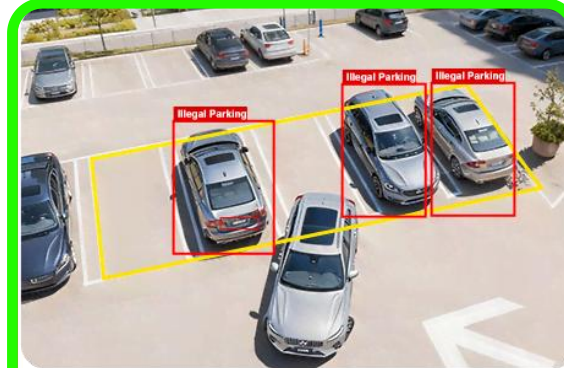

Loitering Detection

People Gathering Detection

Intrusion Detection

Line Crossing Detection

Enter Area

Leave Area

Intrusion Detection

Line Crossing Detection

Enter Area

Leave Area

NEW AI Function

Face Detection & Recognition
Face Comparison
with Longse NVR

Illegal Parking
(based on vehicle shape and
License plates)

Line Crossing Count
(based on human shape&vehicle
detection)