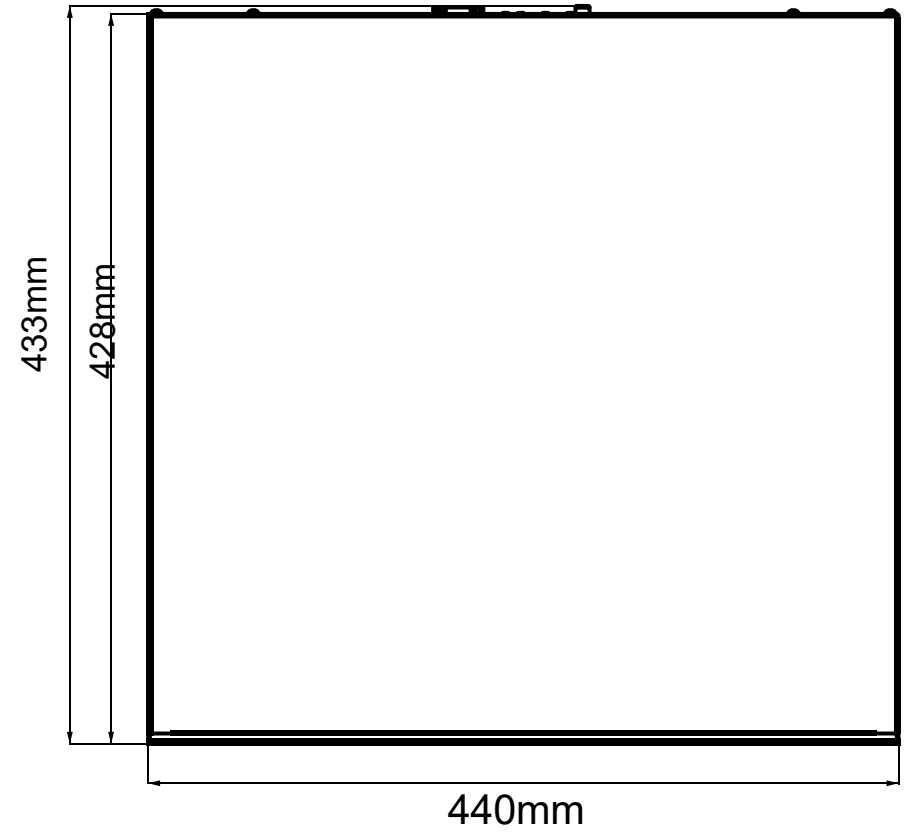

Up to 4K Resolution Recording

H265/H264/H265+/H264+

Storage: 4*Max 10TB, 1xESATA

Bandwidth: 256Mbps

NVR3332K4P24

K8

Features

Two-way Audio