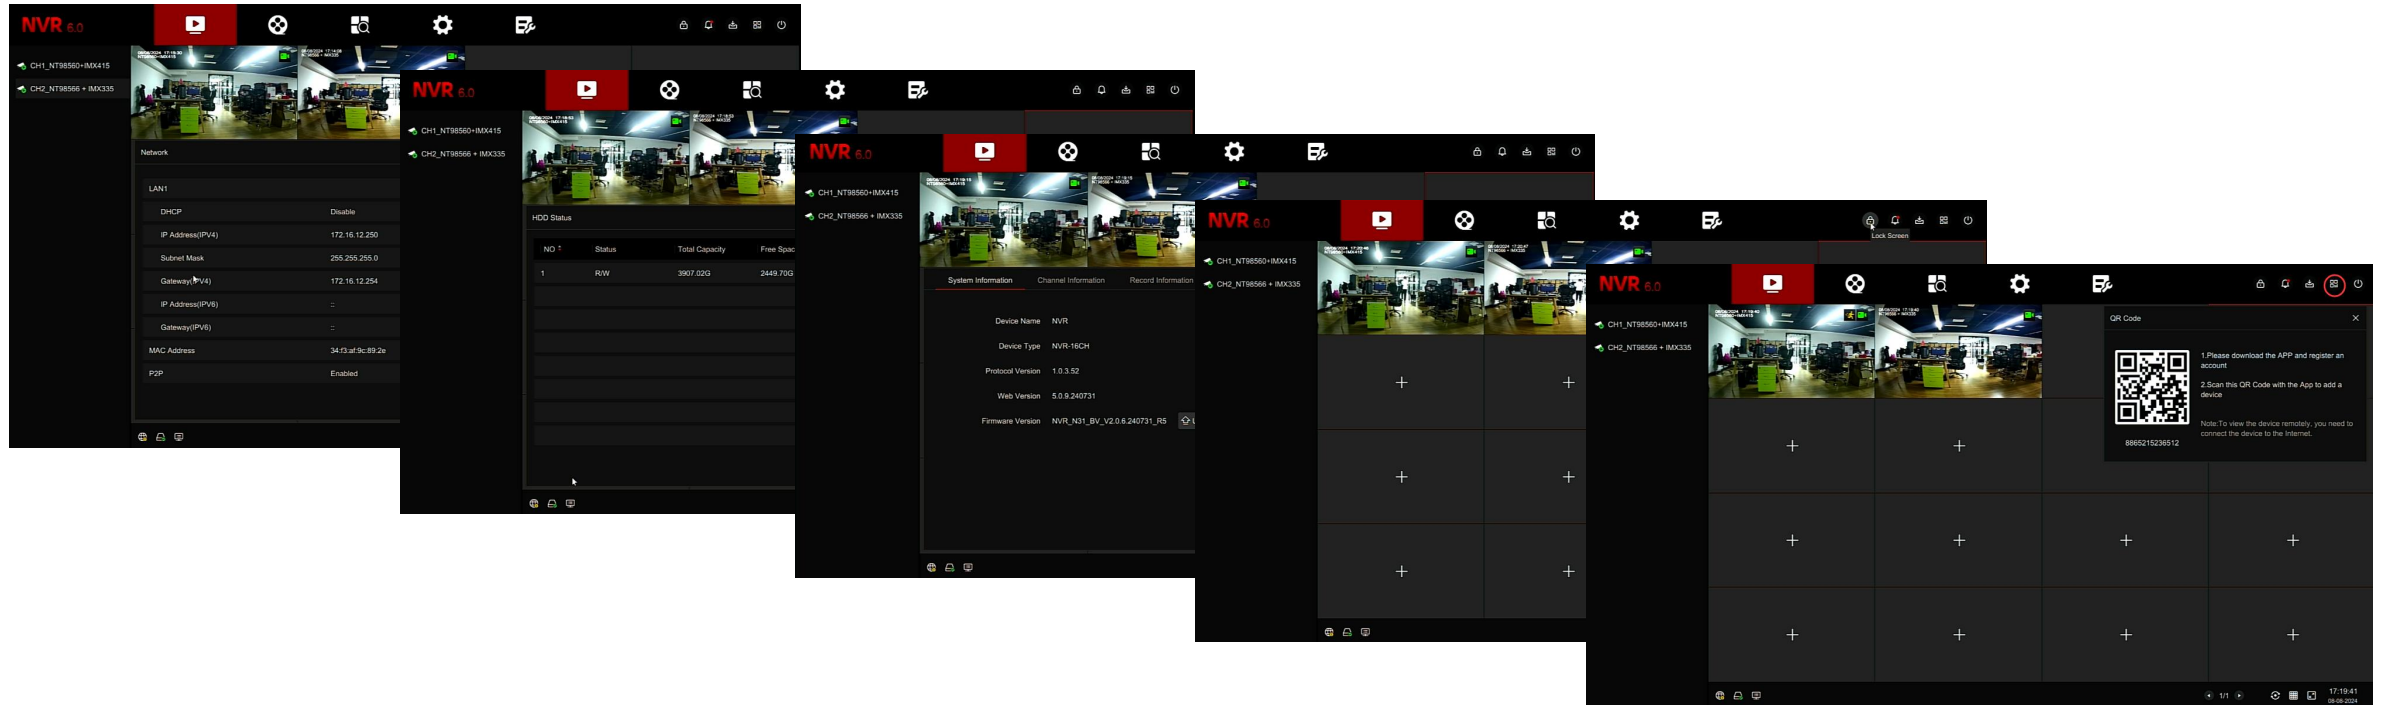

Highlights

1. Interface and Operation Optimization

- Brand-new flat design visual experience
- Menu bar instead of right-click menu for easier operation
- Floating operation of common functions in full-screen mode
- One-screen integration of preview & shortcut functions (capture, recording, instant playback, etc.)