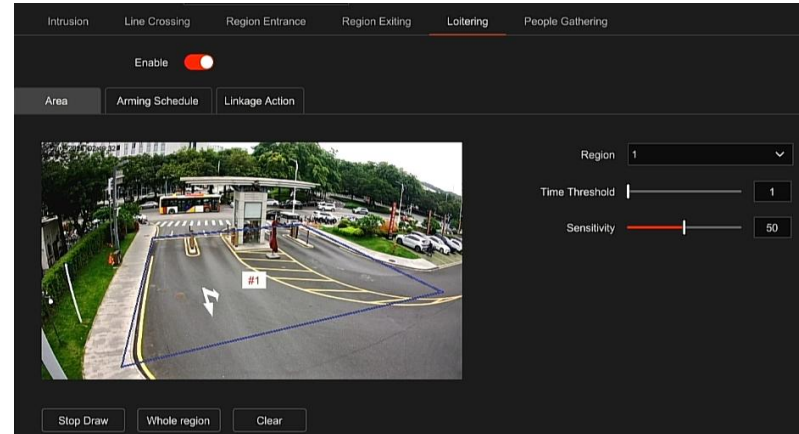

Smart Event

Record >

Channel 3

Intrusion Line Crossing Region Entrance Region Exiting Loitering People Gathering Face Detection

Enable

Area Arming Schedule Linkage Action

Region 1

Time Threshold 1

Sensitivity 96

Detection Target Human Vehicle

Draw Area Whole region Clear

Apply

NVR 6.0 - Perimeter Protection

Intrusion Detection

Line Crossing Detection

Enter Area

Leave Area

Wandering Detection

People Gathering Detection

NVR 6.0 - NEW AI Function

Channel 1

Intrusion Line Crossing Region Entrance Region Exiting Loitering People Gathering Illegal Parking Line Crossing

Enable

Area Arming Schedule Linkage Action

Region 1

ParkingTime Threshold 60

Sensitivity 50

Stop Draw Whole region Clear

NVR 6.0 - NEW AI Function

The screenshot displays the NVR 6.0 web interface. The top navigation bar includes icons for play, camera, search, settings (highlighted in red), and other functions. The left sidebar lists menu items: System, Network, Camera, Event (expanded), Record, and Alarm. The 'Event' menu is highlighted with a red box, and 'Face Recognition' is selected. The main content area shows the 'Face Detection' settings for Channel 3. A red box highlights the 'Face Detection' and 'Face Recognition' tabs. The 'Enable' toggle is turned on. Below are tabs for 'Area', 'Arming Schedule', and 'Linkage Action'. A video feed shows a blue bounding box around a face labeled '#1'. On the right, there are sliders for 'Sensitivity' (set to 50) and 'Min Face Size' (set to 64, range 0-10000), with a 'Show' button. At the bottom are 'Stop Draw', 'Whole region', and 'Clear' buttons.