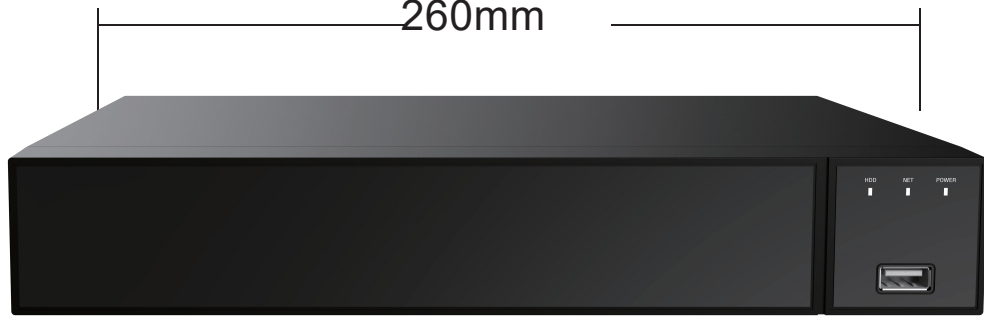

Highlights

5.Exclusive Features

AI NVR: Built-in face comparison function

Dimension

C

260mm

43 mm

K1