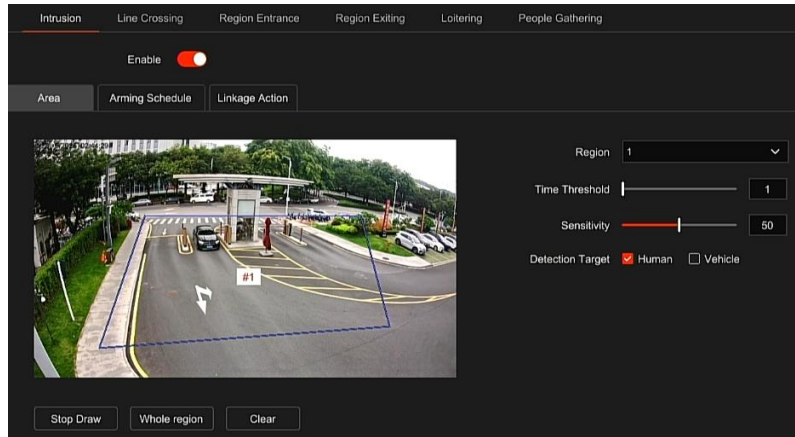

2 x RJ-45

1 VGA, 1 HD

Audio In & Out

4CH 1080P@30fps

NVR 6.0-Intelligent Event

NVR 6.0

System > Network > Camera > Event >

Normal Event

Smart Event

Record >

Channel 3

Intrusion Line Crossing Region Entrance Region Exiting Loitering People Gathering Face Detection

Enable

Area Arming Schedule Linkage Action

Region 1

Time Threshold 1

Sensitivity 96

Detection Target Human Vehicle

Draw Area Whole region Clear

Apply

NVR 6.0 - Perimeter Protection

Intrusion Detection

Line Crossing Detection

Enter Area

Leave Area

Wandering Detection

People Gathering Detection

NVR 6.0 - NEW AI Function

Channel 1

Intrusion Line Crossing Region Entrance Region Exiting Loitering People Gathering Illegal Parking Line Crossing