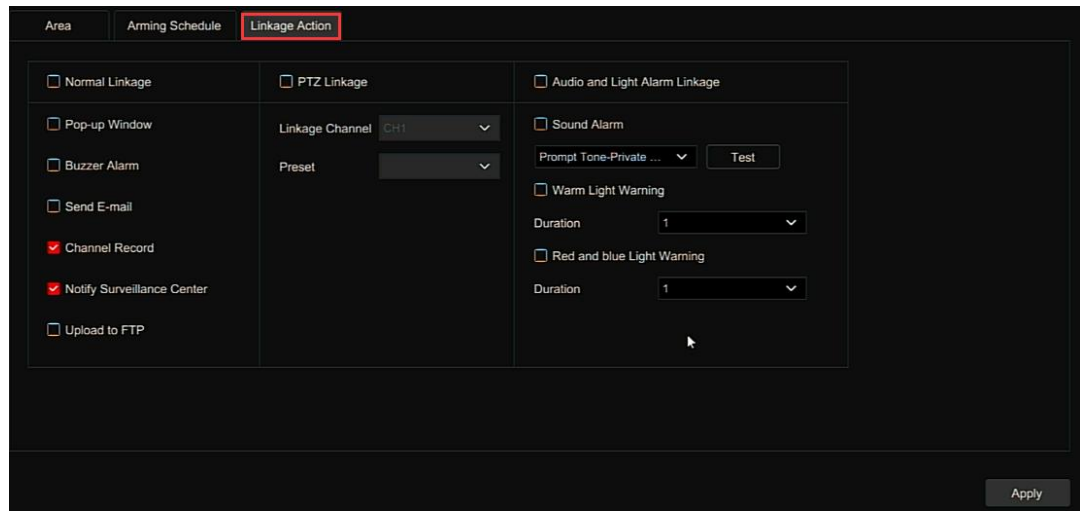

5.Exclusive Features

AI NVR: Built-in face comparison function