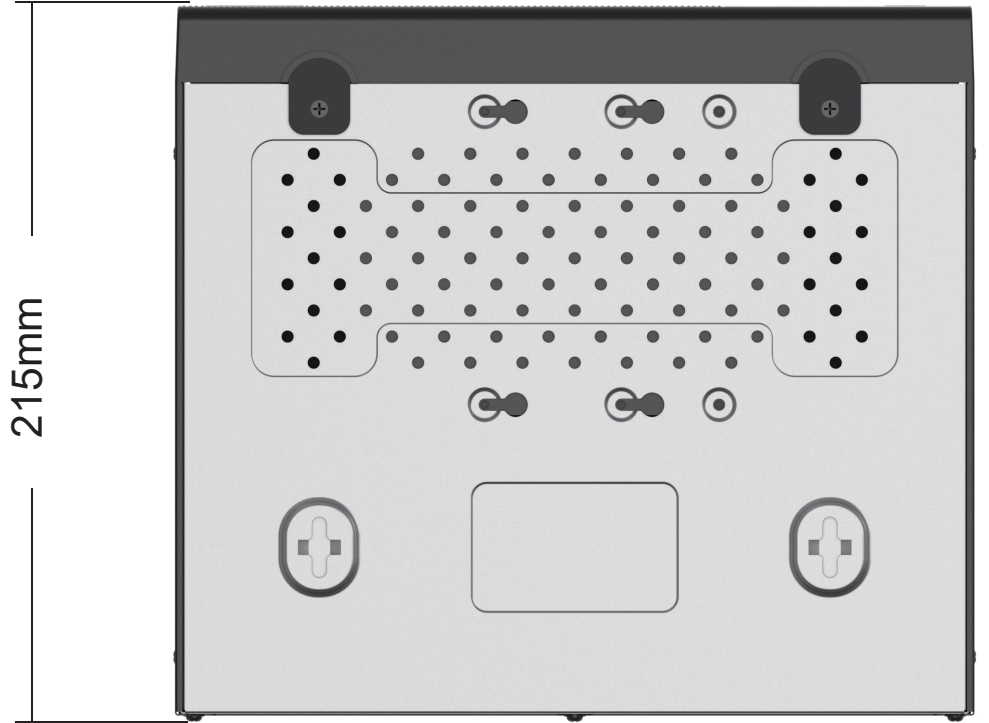

Highlights

5.Exclusive Features

AI NVR: Built-in face comparison function

Dimension

C

260mm

43 mm

K1

260mm

43 mm

215mm

Features

Two-way Audio

1 VGA, 1 HD

Video Input: 9CH (3840*2160, 2592x1944, 2048x1536,
1920x1080, 1280x960, 1280x720, etc)

Motion Detection: 9CH