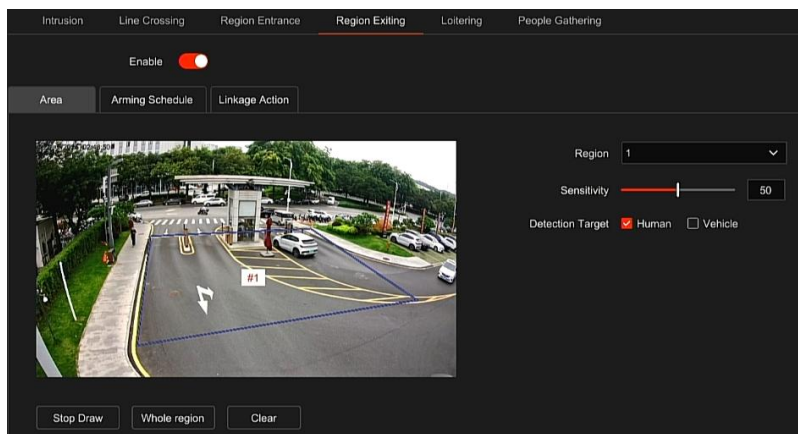

Smart Event

Record >

Channel 3

Intrusion Line Crossing Region Entrance Region Exiting Loitering People Gathering Face Detection

Enable

Area Arming Schedule Linkage Action

Region 1

Time Threshold 1

Sensitivity 96

Detection Target Human Vehicle

Draw Area Whole region Clear

Apply

NVR 6.0 - Perimeter Protection

Intrusion Detection

Line Crossing Detection

Enter Area

Leave Area

Wandering Detection

People Gathering Detection

NVR 6.0 - NEW AI Function

Channel 1

Intrusion Line Crossing Region Entrance Region Exiting Loitering People Gathering Illegal Parking Line Crossing

Enable

Area Arming Schedule Linkage Action

Region 1

ParkingTime Threshold 60

Sensitivity 50

Stop Draw Whole region Clear

NVR 6.0 - NEW AI Function

The screenshot displays the NVR 6.0 web interface. The top navigation bar includes icons for play, camera, search, settings (highlighted in red), and other functions. The left sidebar lists menu items: System, Network, Camera, Event (expanded), Record, and Alarm. The 'Event' menu is highlighted with a red box, and 'Face Recognition' is selected. The main content area shows the 'Face Detection' settings for Channel 3. A red box highlights the 'Face Detection' and 'Face Recognition' tabs. The 'Enable' toggle is turned on. Below are tabs for 'Area', 'Arming Schedule', and 'Linkage Action'. A video feed shows a blue bounding box around a face labeled '#1'. On the right, there are sliders for 'Sensitivity' (set to 50) and 'Min Face Size' (set to 64, range 0-10000), with a 'Show' button. At the bottom are 'Stop Draw', 'Whole region', and 'Clear' buttons.