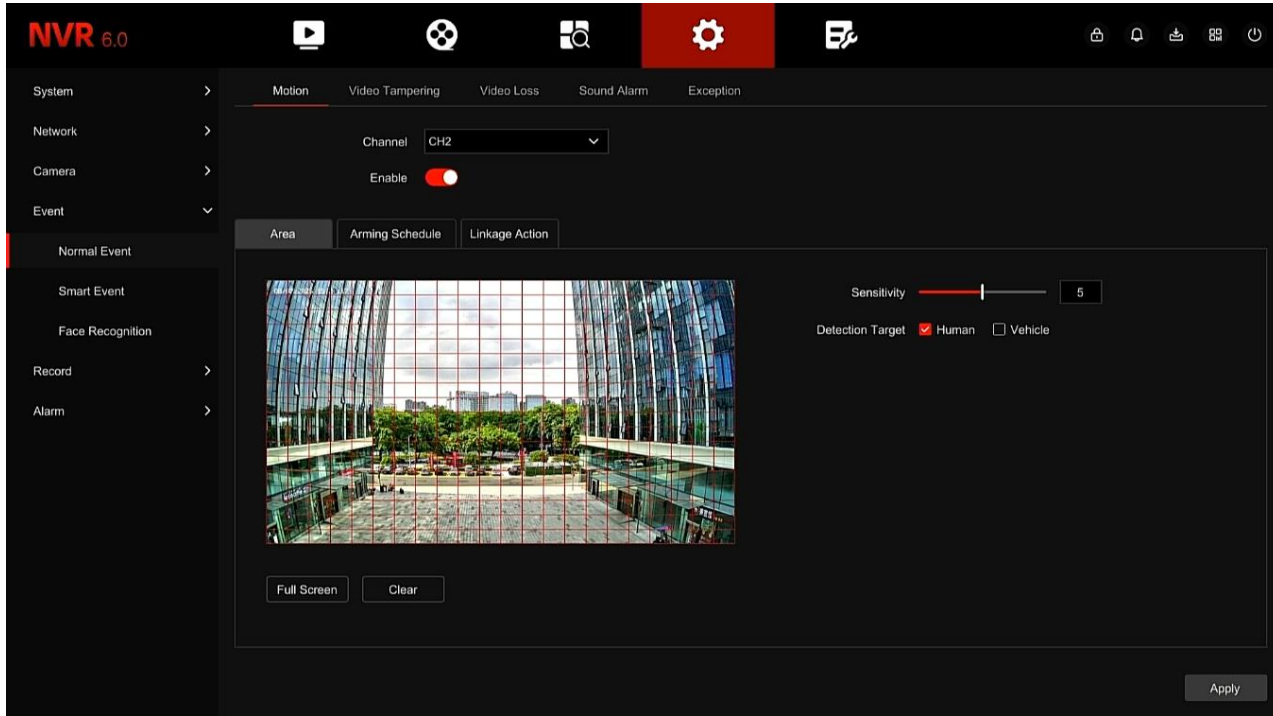

Highlights