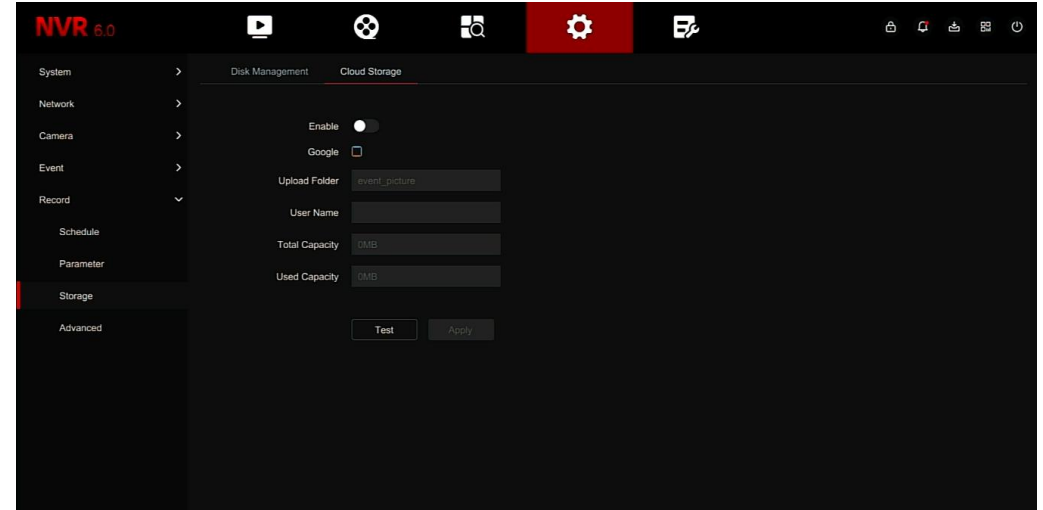

Highlights

3.Security and Storage Integration

- Integrated alarm system: input, output & alarm recording
- Storage & recording plan integration
- Multiple event recording modes for customized plans based on disk capacity