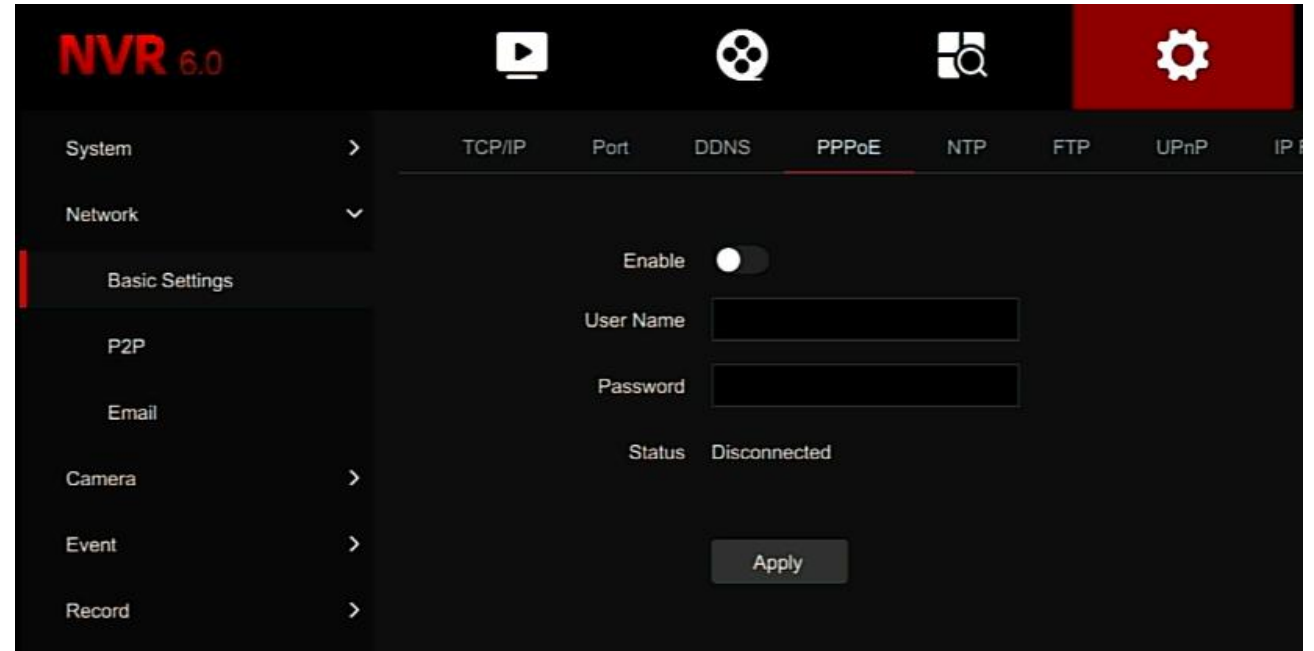

Highlights

4. Network and Additional Functions

- Comprehensive network support: HTTPS, DDNS, FTP, UPNP, etc.
- Network security: black & white list settings
- Cloud storage & P2P support
- Voice intercom for remote intelligent monitoring