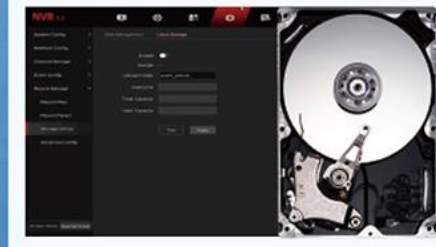

Live Preview

Playback

Camera Management

Hard Disk Management

Video Input

64CH MAX. INPUT

SATA

2 x USB