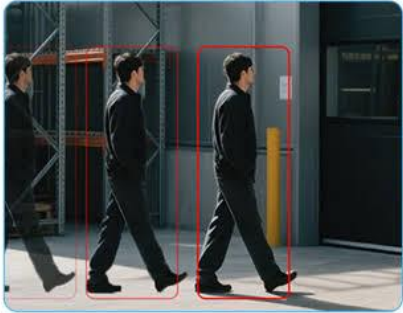

Leave Area

Wandering Detection

People Gathering Detection

NVR 6.0 - NEW AI Function

Channel 1

Intrusion Line Crossing Region Entrance Region Exiting Loitering People Gathering Illegal Parking Line Crossing

Enable

Area Arming Schedule Linkage Action

Region 1

ParkingTime Threshold 60

Sensitivity 50

Stop Draw Whole region Clear

NVR 6.0 - NEW AI Function

The screenshot displays the NVR 6.0 web interface. The top navigation bar includes icons for play, camera, search, settings (highlighted in red), and other functions. The left sidebar lists menu items: System, Network, Camera, Event (expanded), Record, and Alarm. The 'Event' menu is highlighted with a red box, and 'Face Recognition' is selected. The main content area shows the 'Face Detection' settings for Channel 3. A red box highlights the 'Face Detection' and 'Face Recognition' tabs. The 'Enable' toggle is turned on. Below are tabs for 'Area', 'Arming Schedule', and 'Linkage Action'. A video feed shows a blue bounding box around a face labeled '#1'. On the right, there are sliders for 'Sensitivity' (set to 50) and 'Min Face Size' (set to 64, range 0-10000), with a 'Show' button. At the bottom are 'Stop Draw', 'Whole region', and 'Clear' buttons.

Perimeter Protection

Loitering Detection / People Gathering Detection (Based on Human Detection)

Intrusion Detection / Line Crossing Detection / Enter Area / Leave Area (Based on Human and Vehicle Detection)

Loitering Detection

People Gathering Detection

Intrusion Detection

Line Crossing Detection

Enter Area

Leave Area

Intrusion Detection

Line Crossing Detection