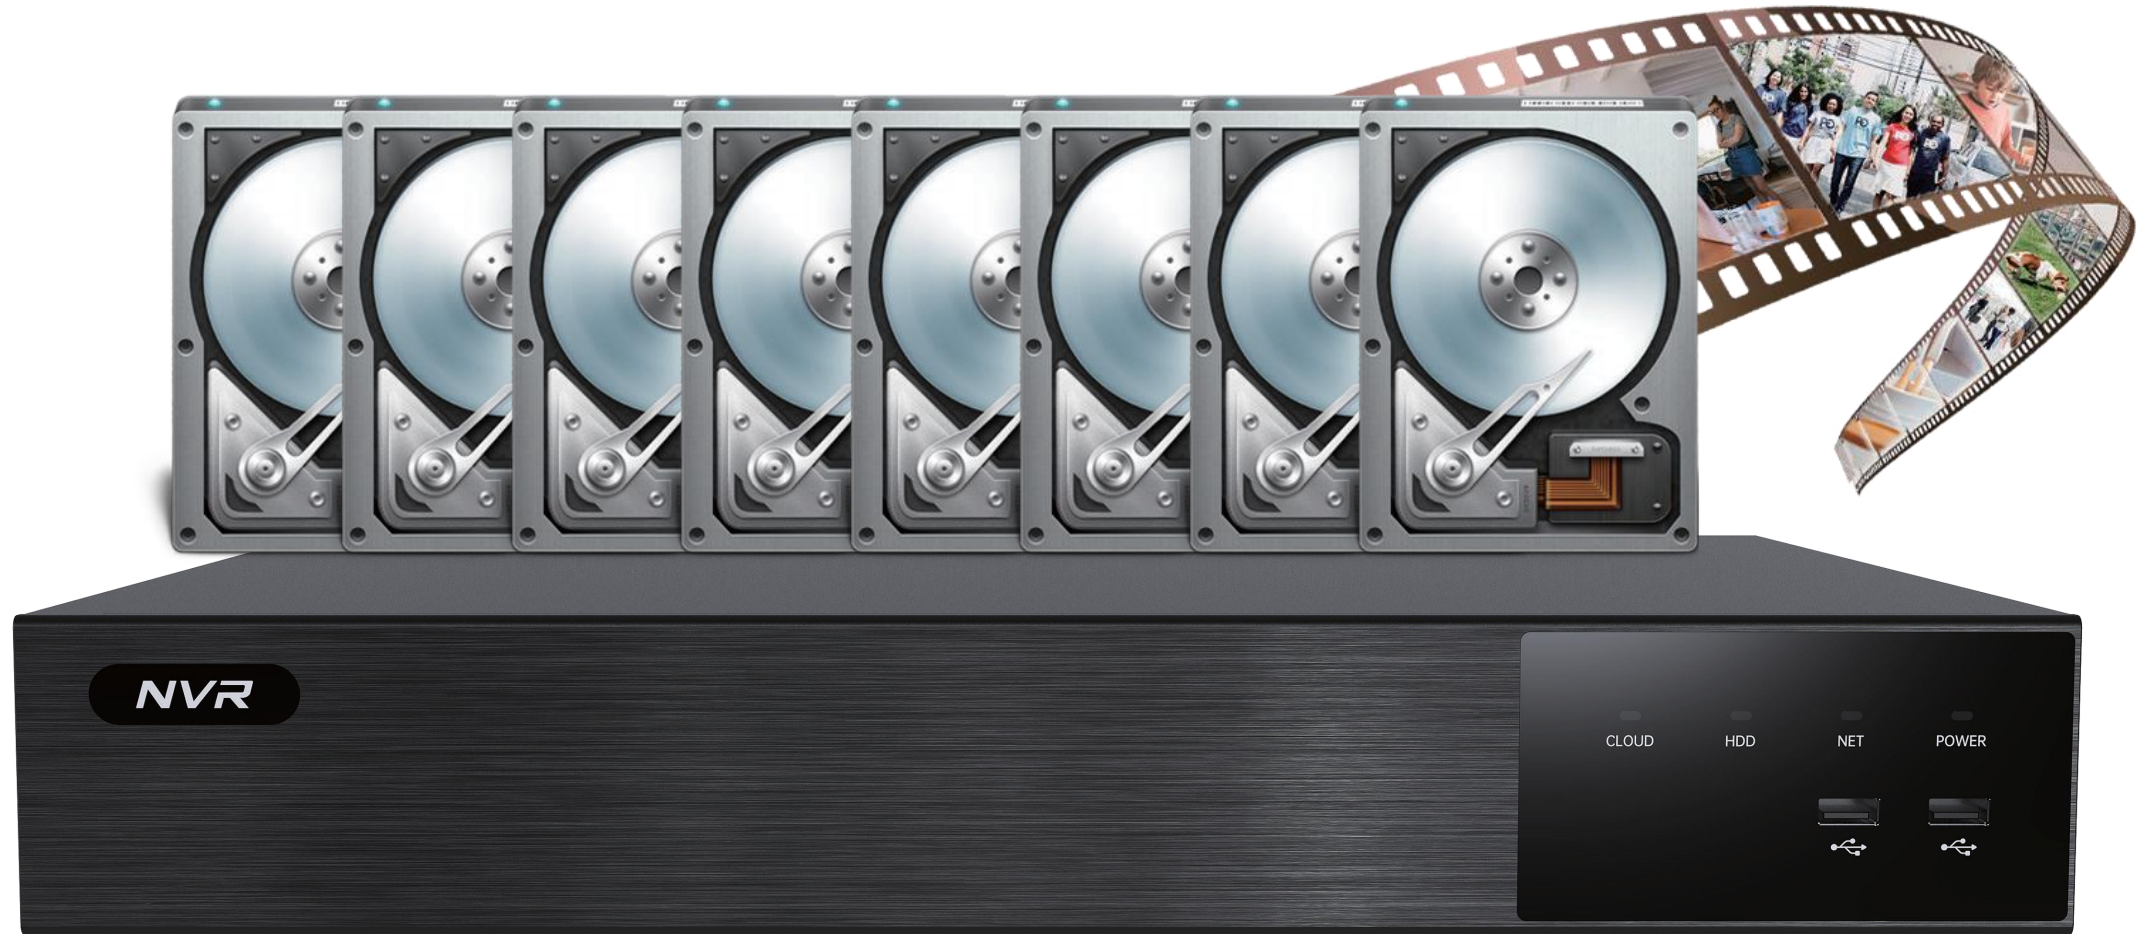

Storage

Up to 10TB capacity for each HDD

1-8 SATA Hard Disk Interfaces (3.5" SATA)