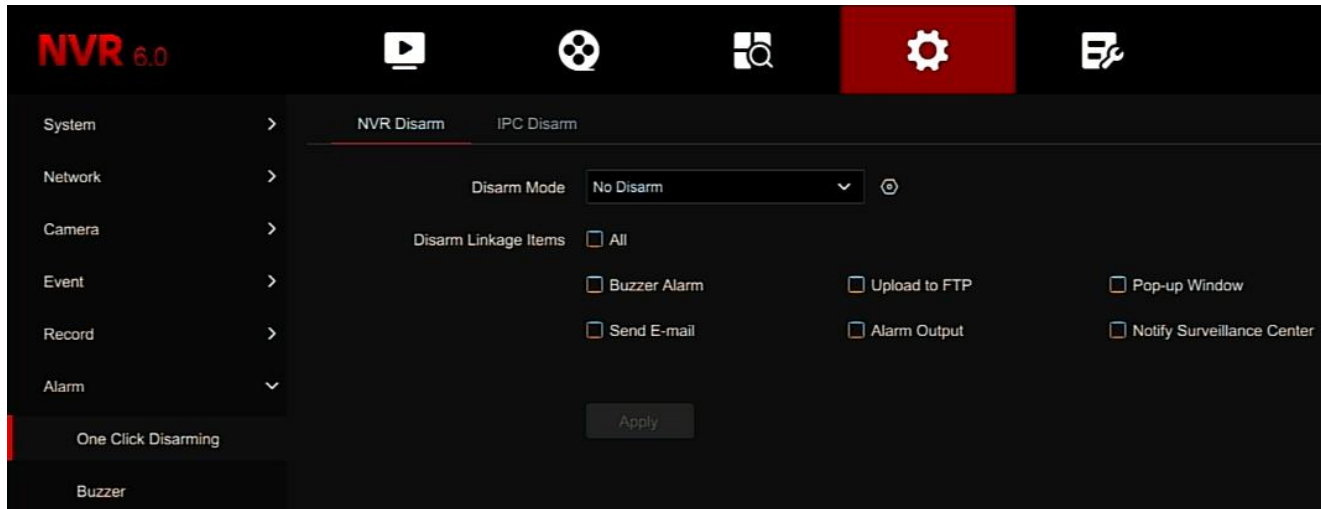

Highlights

1. Interface and Operation Optimization

- Brand-new flat design visual experience
- Menu bar instead of right-click menu for easier operation
- Floating operation of common functions in full-screen mode
- One-screen integration of preview & shortcut functions (capture, recording, instant playback, etc.)

Highlights

3.Security and Storage Integration

- Integrated alarm system: input, output & alarm recording
- Storage & recording plan integration
- Multiple event recording modes for customized plans based on disk capacity