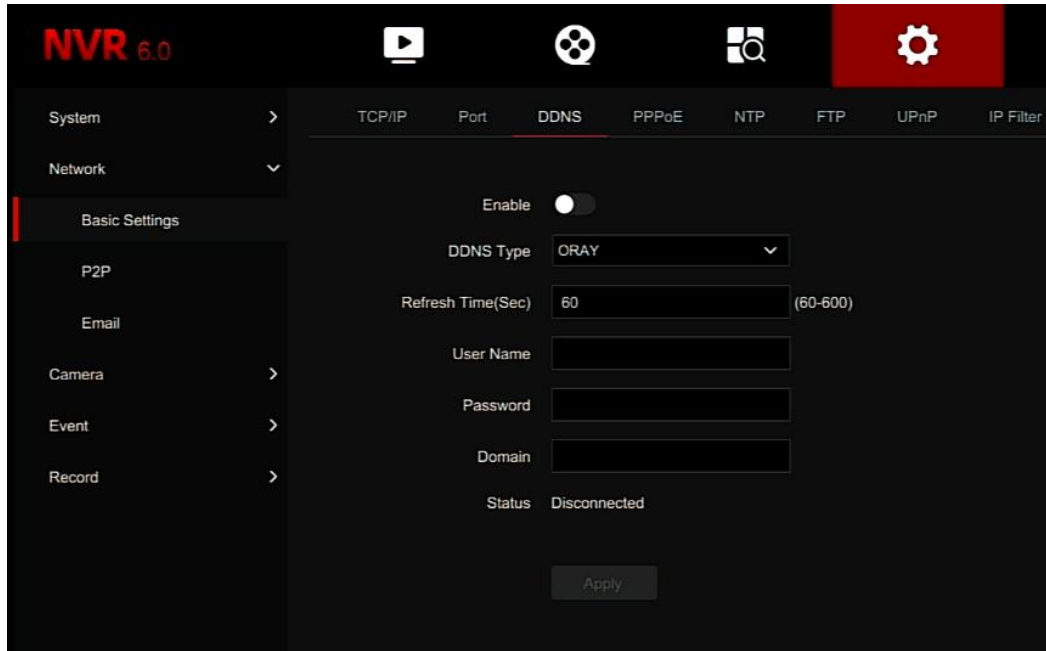

Highlights

4. Network and Additional Functions

- Comprehensive network support: HTTPS, DDNS, FTP, UPNP, etc.
- Network security: black & white list settings
- Cloud storage & P2P support
- Voice intercom for remote intelligent monitoring