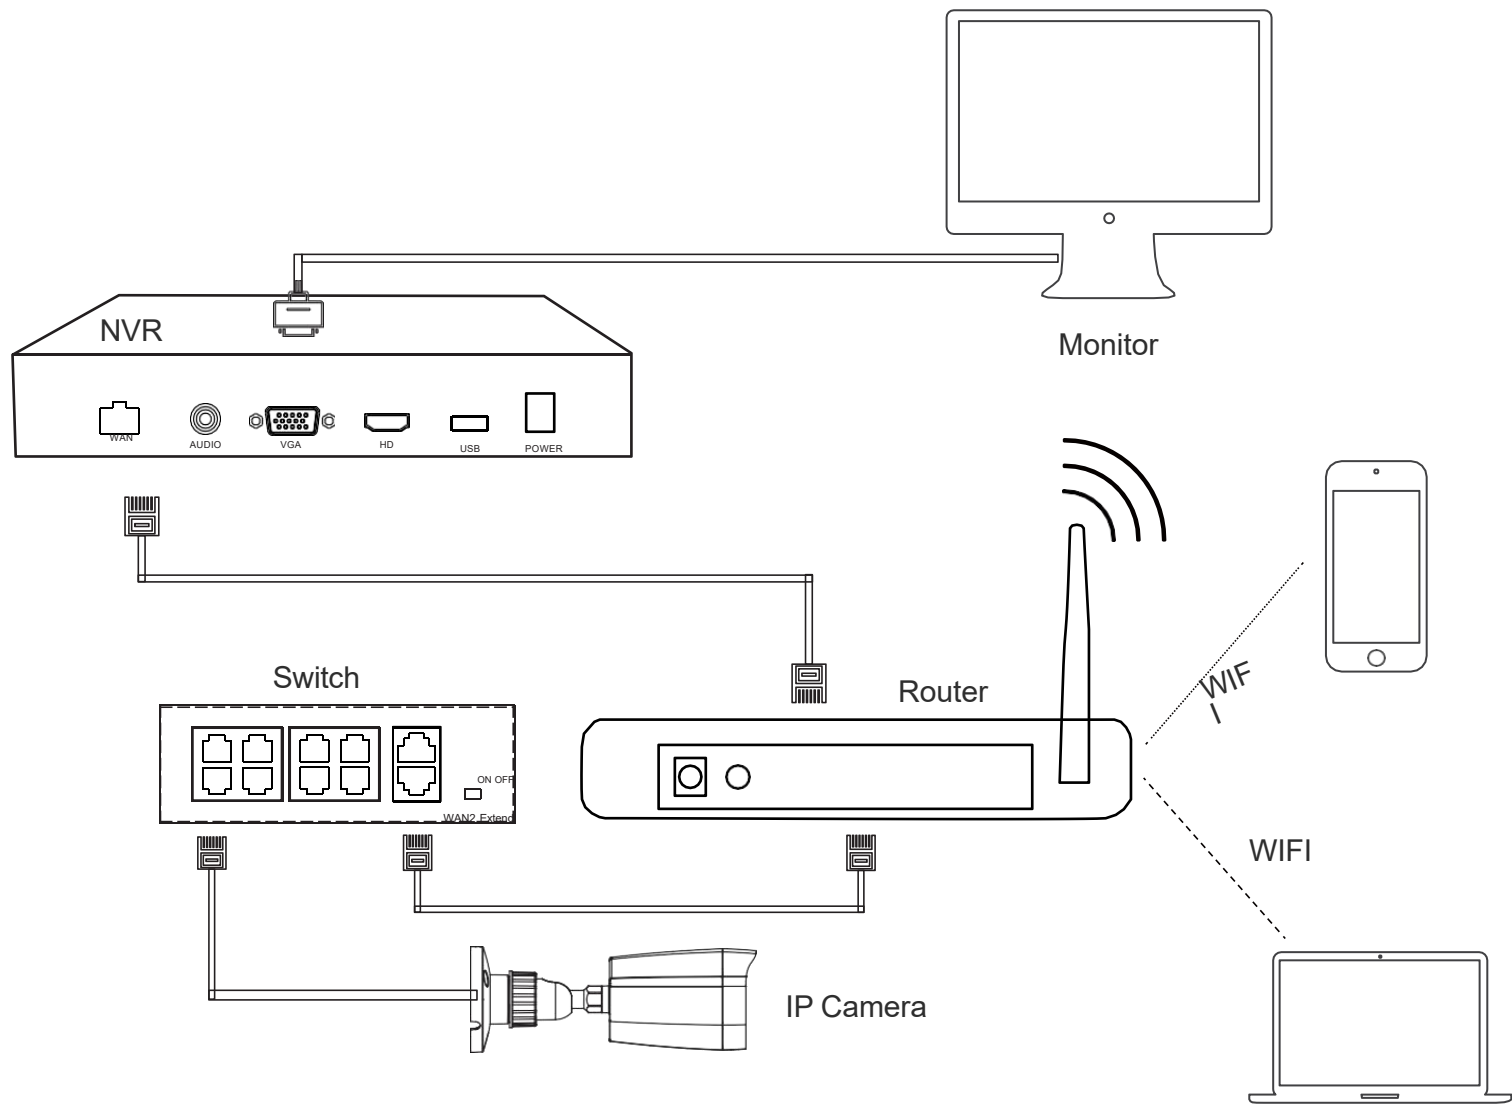

Alarm: 16CH input/4CH Output Motion

Detection: 64CH

Up to 4K Resolution Recording

H265/H264/H265+/H264+

Storage: 8*Max 10TB, 1xESATA

Bandwidth: 384Mbps

NVR3664K8P16

Connection Diagram