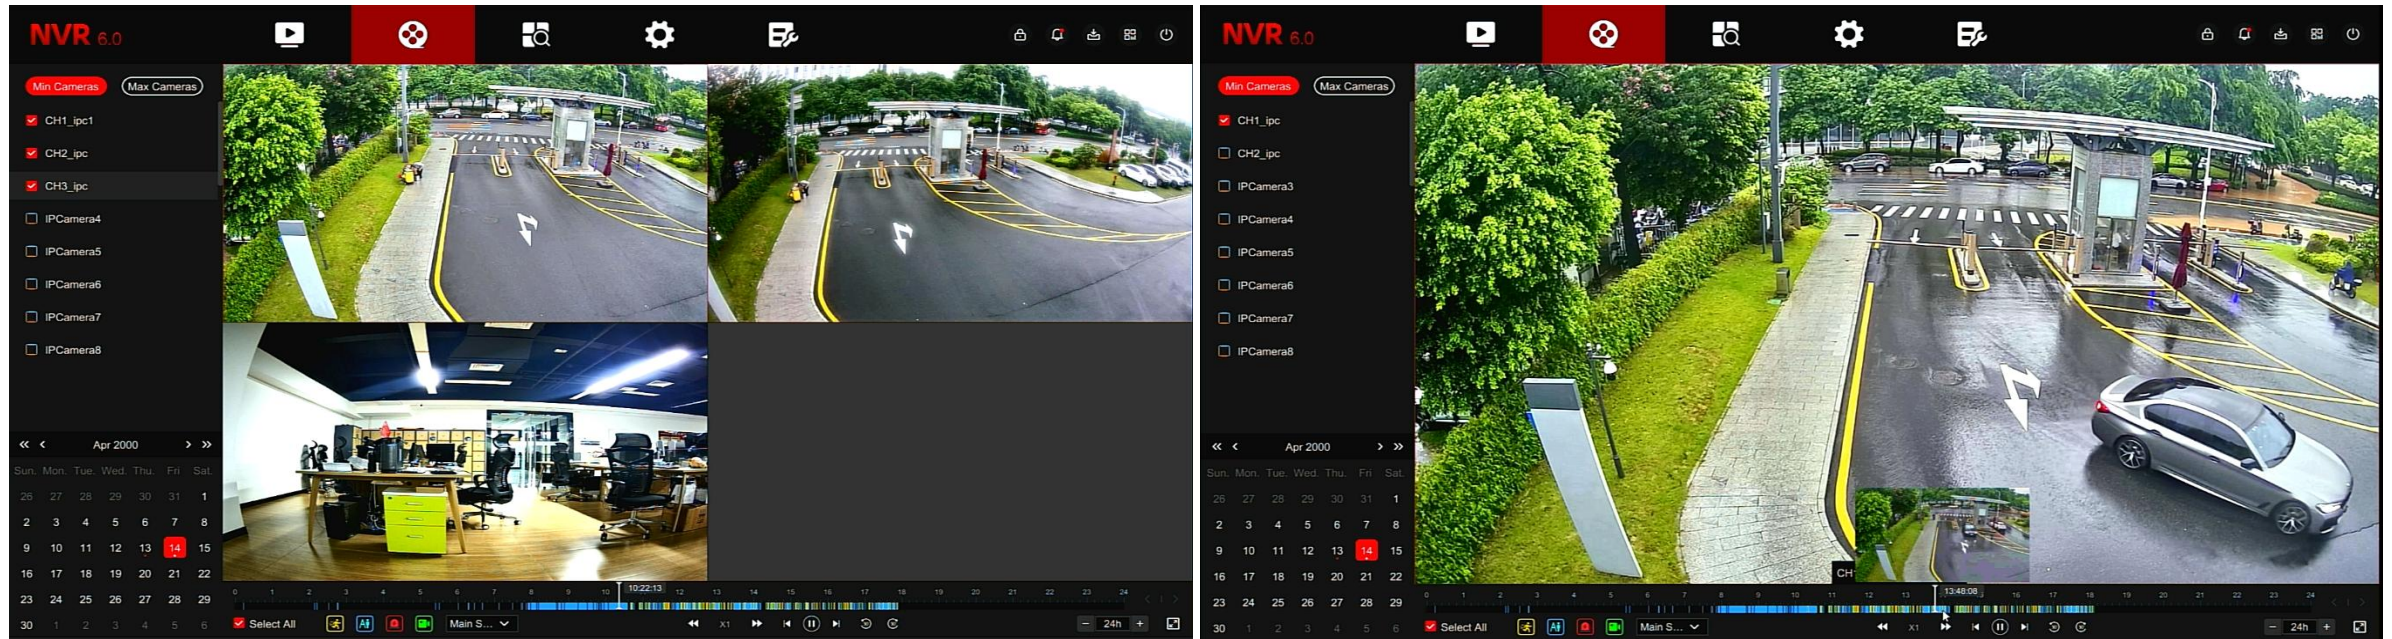

Highlights

2. Playback and File Management

- Upgraded playback: fast forward, slow motion, editing, backup & accurate event playback
- Linked video & event management for quick positioning
- Document-visualized management: slice display & graphic search results
- Background download with real-time progress (no impact on other functions)